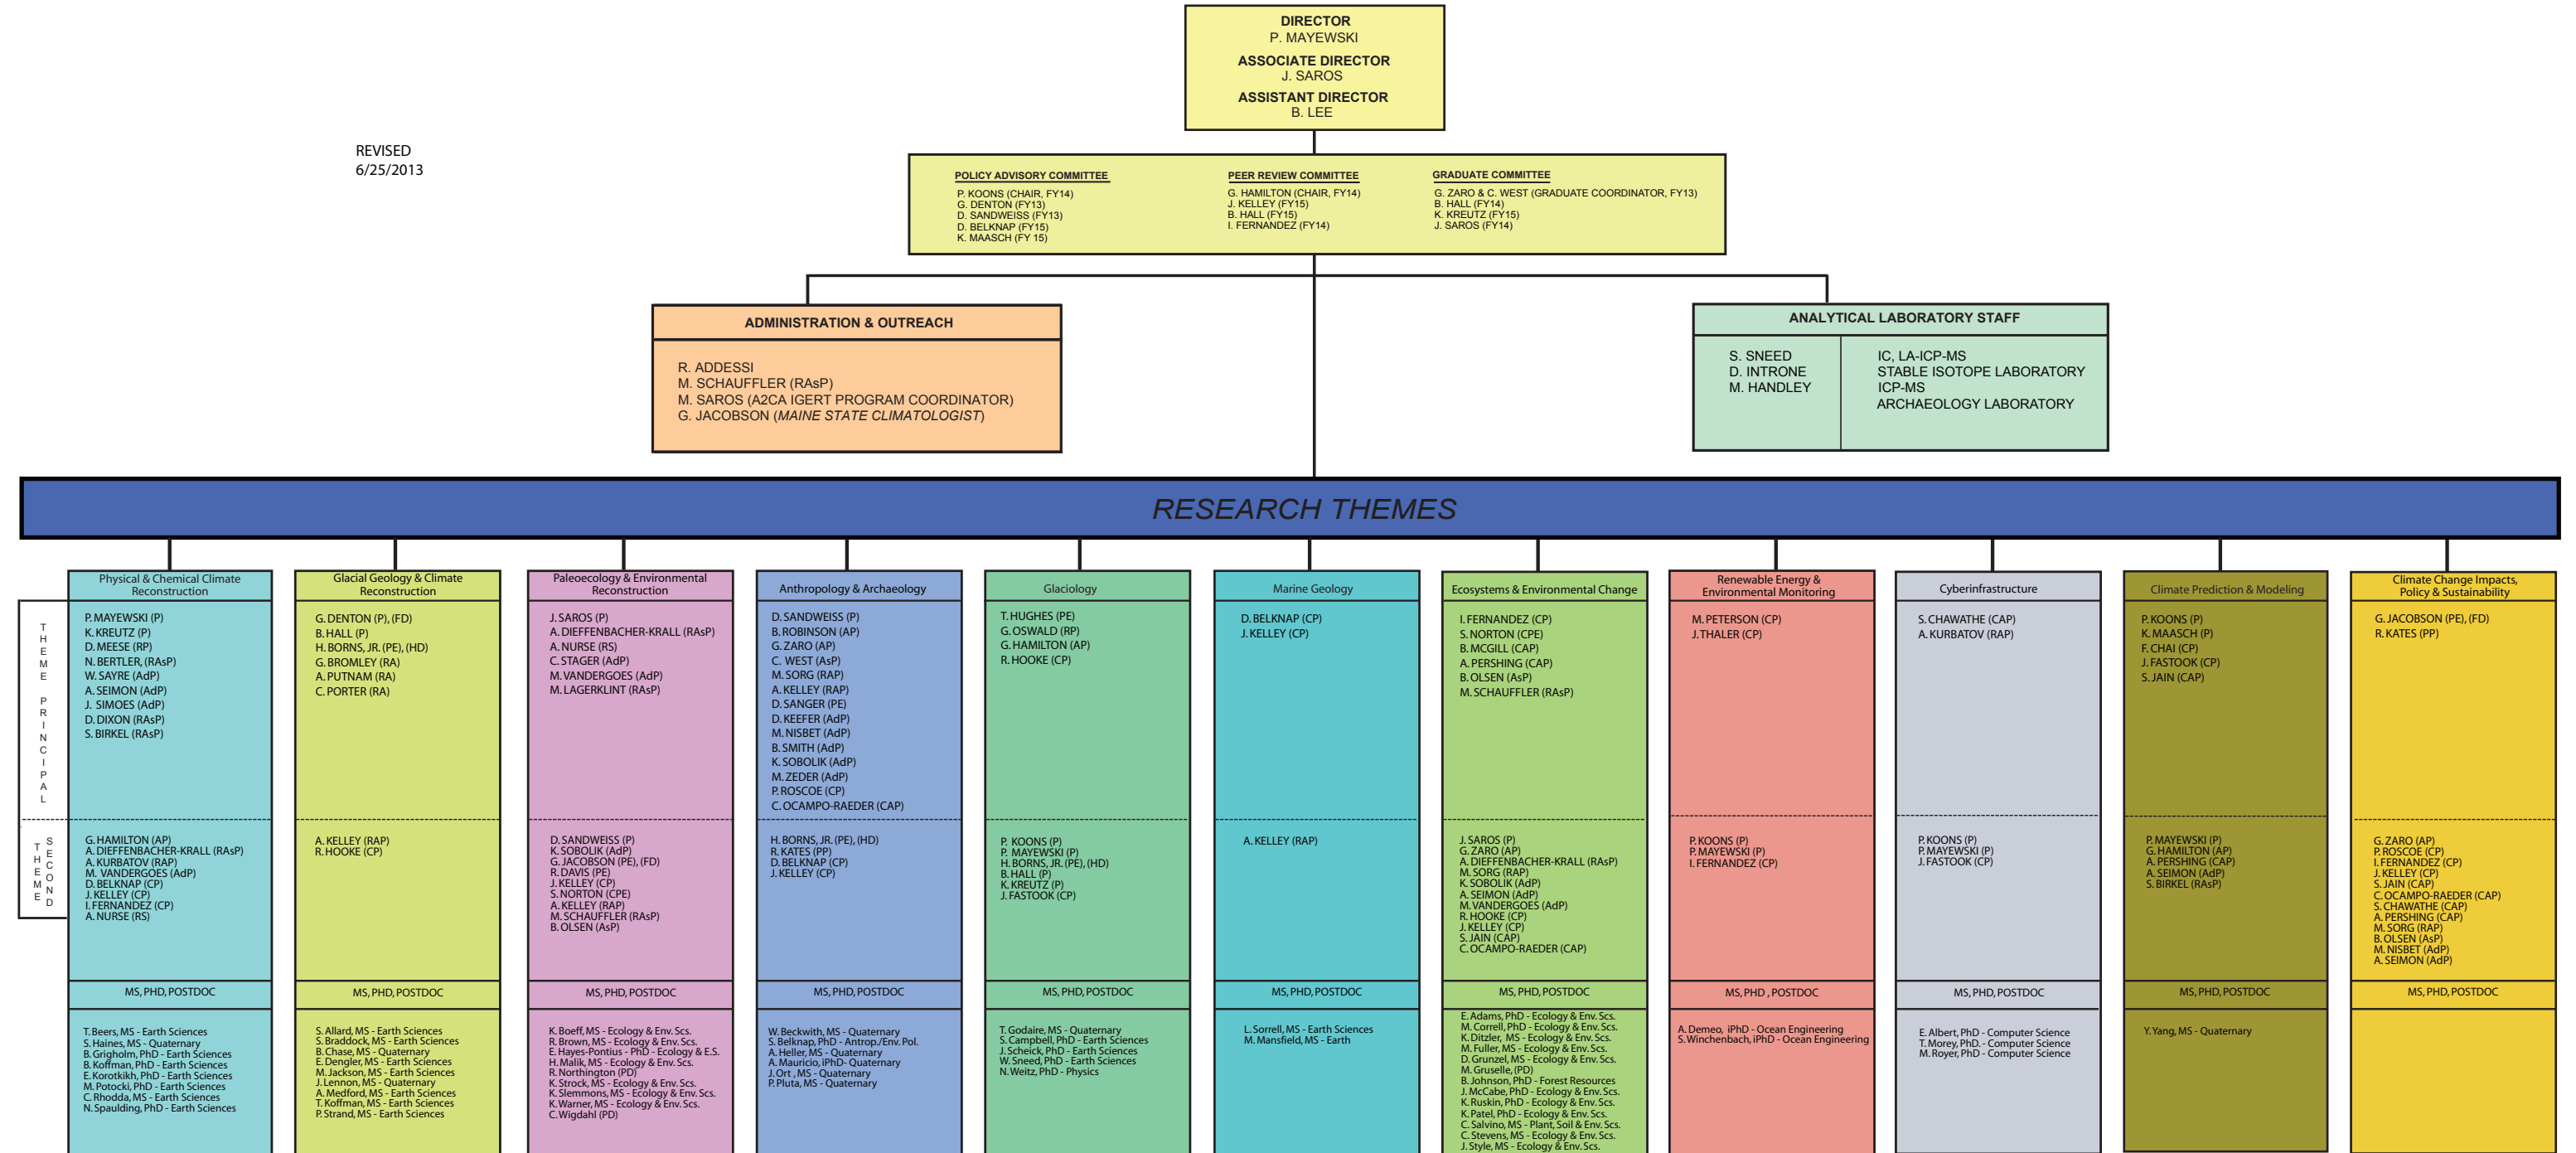

# ORGANIZATIONAL CHART

REVISED  
6/25/2013

Legend	
P - Professor	CAP - Cooperating Associate Professor
AP - Associate Professor	CAAP - Cooperating Assistant Professor
AsP - Assistant Professor	CPE - Cooperating Professor Emeritus
PE - Professor Emeritus	PD - Post Doctoral Research Associate
RP - Residential Professor	RS - Research Scientist
RP - Research Professor	RA - Research Associate
RAP - Research Associate Professor	AdP - Adjunct Professor
RAsP - Research Assistant Professor	HD - Honorary Director
CP - Cooperating Professor	FD - Former Director