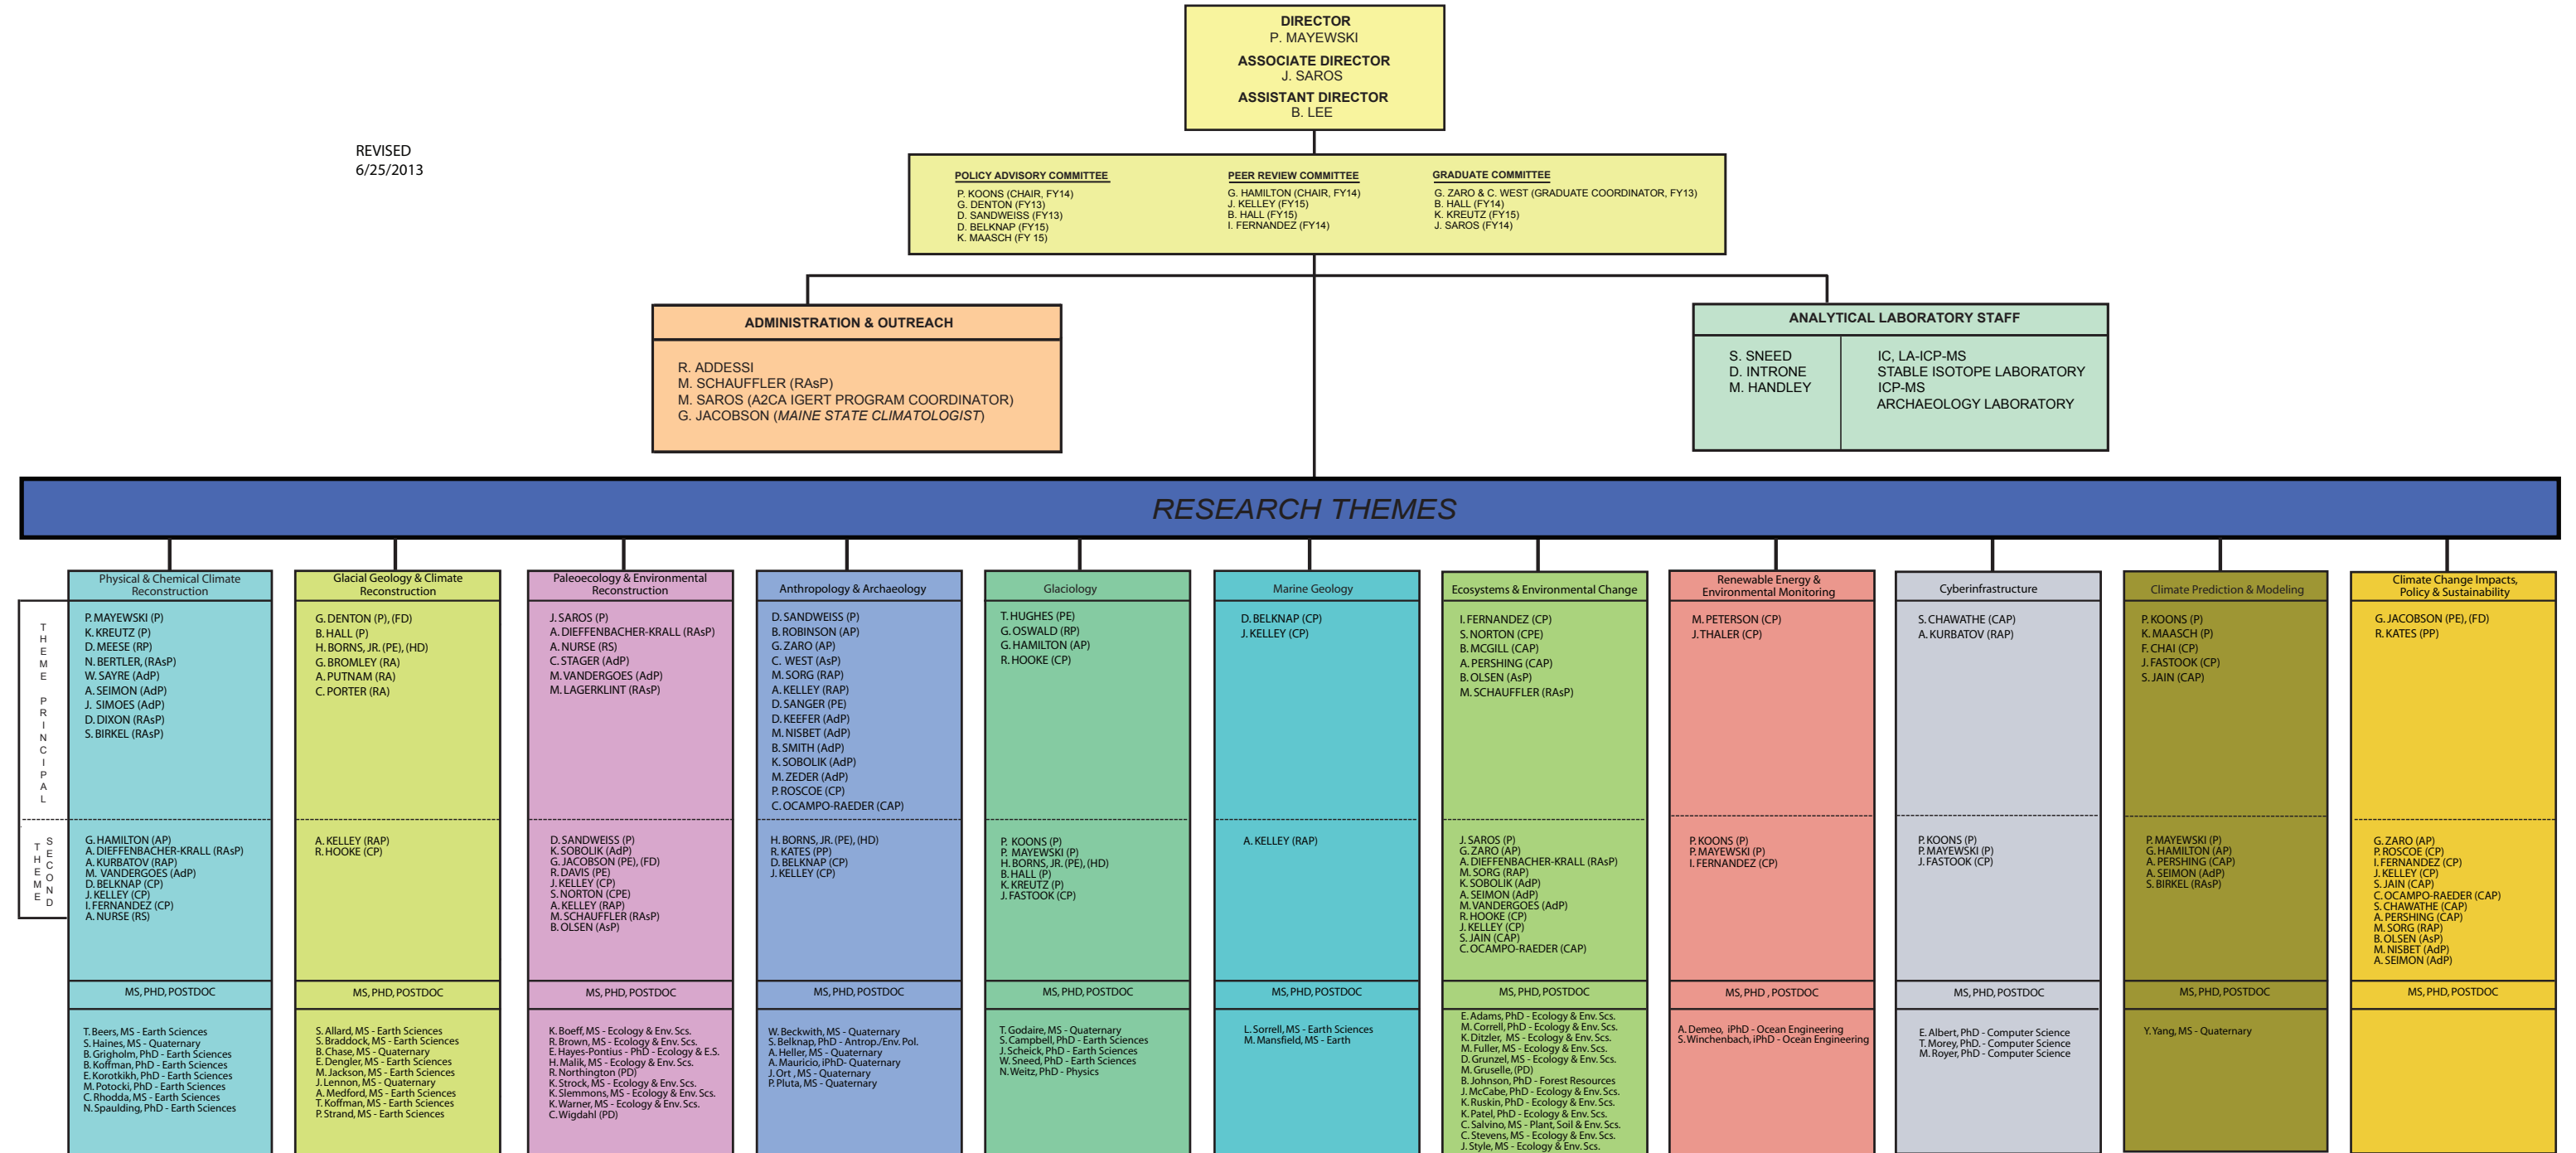

# ORGANIZATIONAL CHART

REVISED  
6/25/2013

| Legend                              |  |
|-------------------------------------|--|
| P - Professor                       | CAP - Cooperating Associate Professor  |
| AP - Associate Professor            | CAAP - Cooperating Assistant Professor |
| AsP - Assistant Professor           | CPE - Cooperating Professor Emeritus   |
| PE - Professor Emeritus             | PD - Post Doctoral Research Associate  |
| RP - Residential Professor          | RS - Research Scientist                |
| RP - Research Professor             | RA - Research Associate                |
| RAP - Research Associate Professor  | AdP - Adjunct Professor                |
| RAsP - Research Assistant Professor | HD - Honorary Director                 |
| CP - Cooperating Professor          | FD - Former Director                   |